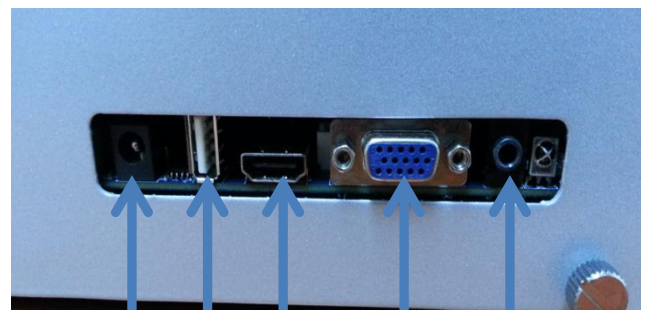

I 어플리케이션

투명 쇼케이스

매직 미러 쇼케이스

제품 사양

| ITEMS | FEATURES | |
|-----------------------|---------------------------------------|---------------------------------------|
| | 19" (OTS-1901) | 24" (OTS-2401) |
| Product Name | 19" (OTS-1901) | 24" (OTS-2401) |
| Exterior Size | 438 x 438 x 430 (mm) | 616 x 616 x 453 (mm) |
| Interior Size | 415 x 415 x 310 (mm) | 556 x 556 x 323 (mm) |
| Active Area | 376.32 (H) x 301.06 (V) | 529.25 (H) x 317.16 (V) |
| Resolution (H x V) | 1280 x 1024 | 1920 x 1080 |
| Pixel Pitch | 0.294 x 0.294 | 0.294 x 0.294 |
| Contrast ratio | 1000 : 1 (Typ) | 1000 : 1 (Typ) |
| Response Time | 5 ms | 5 ms |
| Input Voltage | +5.0 V | +5.0 V |
| Interface | LVDS | LVDS |
| Support Color | 16.7M colors | 16.7M colors |
| Operating temperature | 0 to +50 | 0 to +50 |
| Storage temperature | -10 to +60 | -10 to +60 |
| USB connector | Type A | Type A |
| Input | USB, HDMI, RGB | |
| Output | Audio | |
| Application | 3-sided for POP 4-sided for Figure | 3-sided for POP 4-sided for Figure |

입력 단자

INPUT MENU UP DOWN VOL + VOL - POWER

POWER USB HDMI RGB AUDIO(OUT)